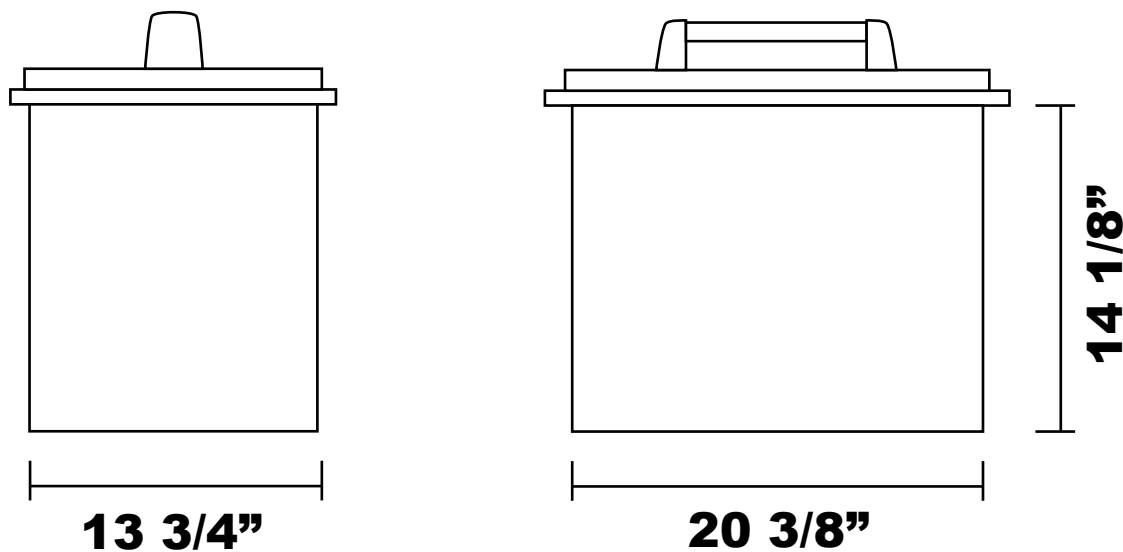

# Drop In Ice Chest

**Top View**

**Side View**

**Front View**

**CUTOUT DIMENSIONS:  
13 7/8" x 20 1/2"**