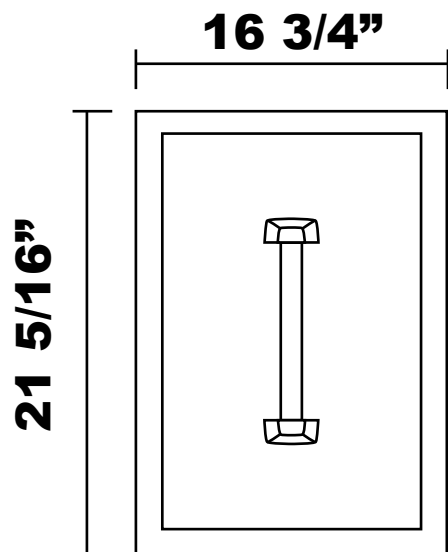

# Drop In Ice Chest

**Top View**

**Side View**

**Front View**

**CUTOUT DIMENSIONS:  
13 7/8" x 20 1/2"**